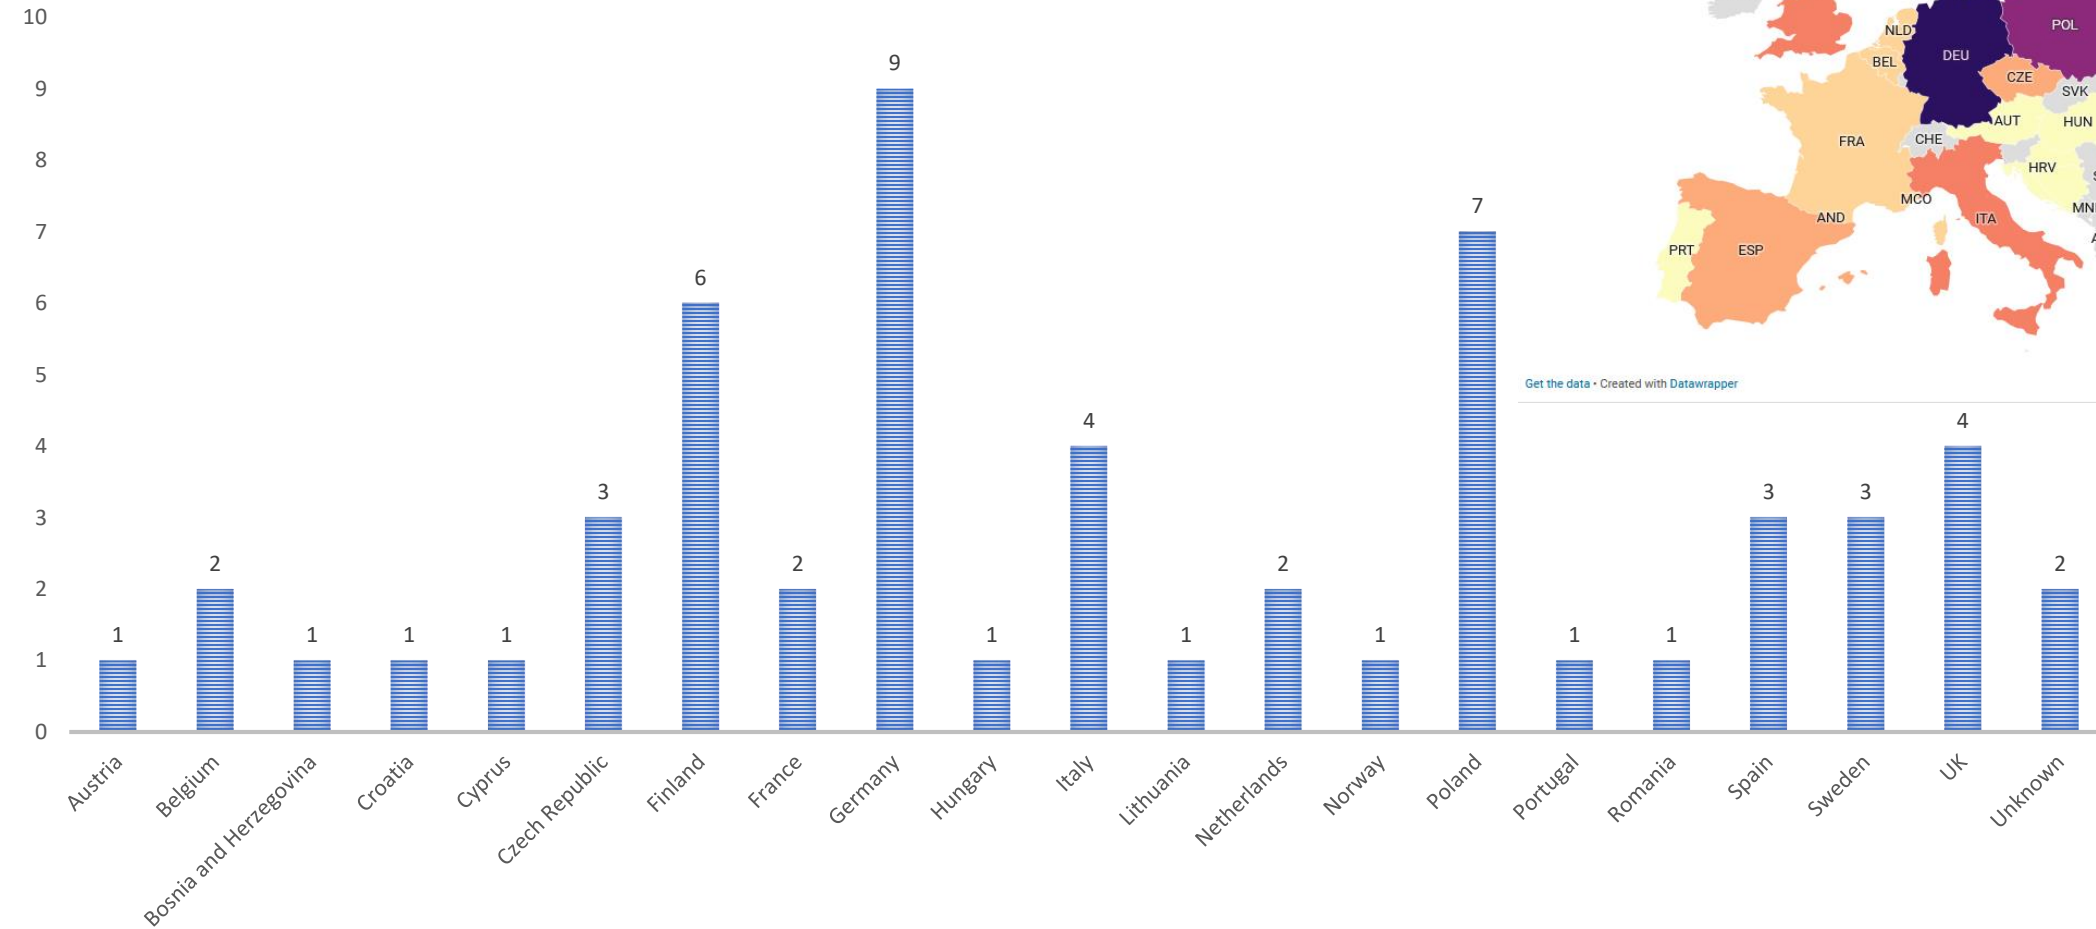

Project findings

City of Munich
Department of
Arts and Culture

With the support of the
Erasmus+ Programme
of the European Union

The survey

Responses:
56 interviews
from 45 cities
(22 countries)

Responses

[Get the data](#) • Created with [Datawrapper](#)

Structural key takeaways

City Guidelines

Structural key takeaways

The promotion of cultural participation for older people is ...

... and will become more important in the future

Thematic key takeaways

The public conference