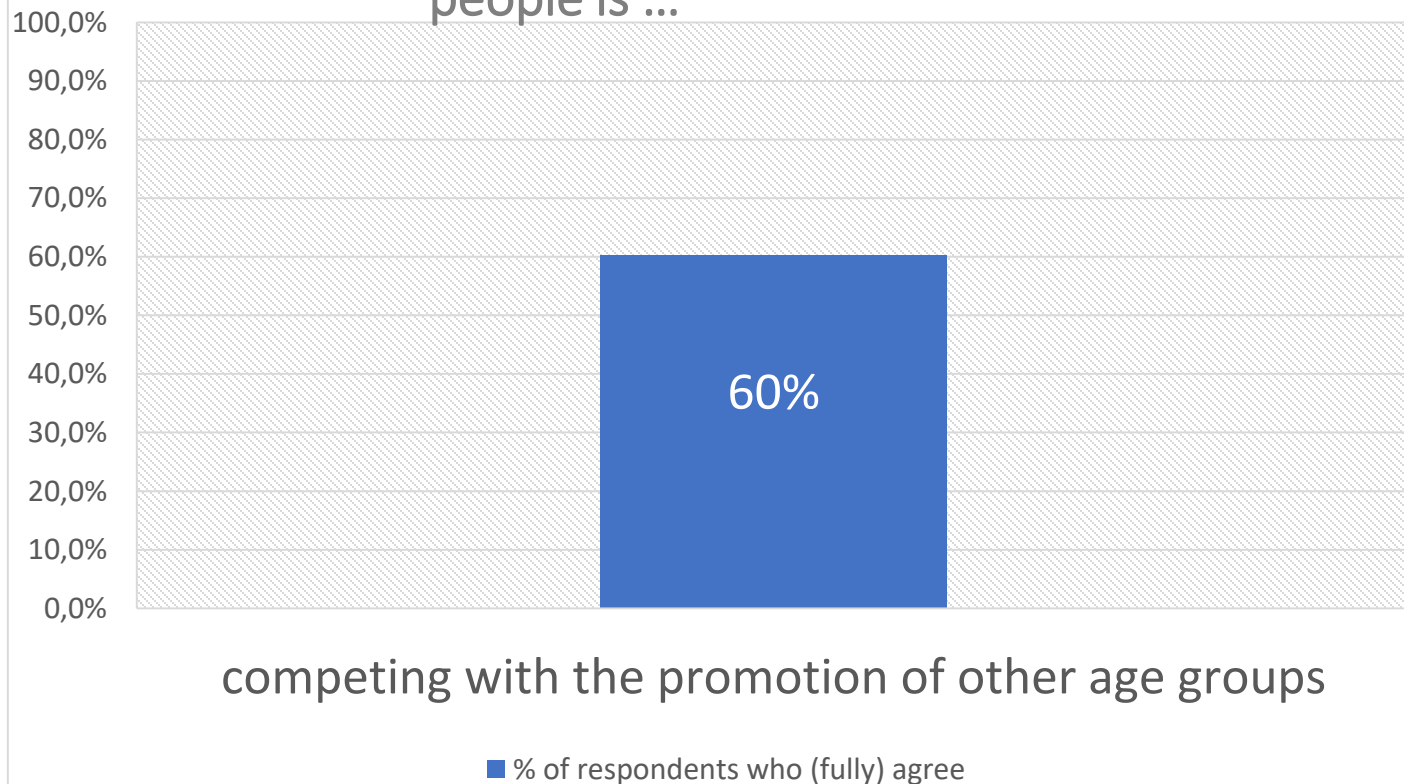

Project findings

City of Munich
Department of
Arts and Culture

With the support of the
Erasmus+ Programme
of the European Union

The survey

Responses:
56 interviews
from 45 cities
(22 countries)

Responses

[Get the data](#) • Created with [Datawrapper](#)

Structural key takeaways

City Guidelines

Structural key takeaways

The promotion of cultural participation for older people is ...

... and will become more important in the future

Thematic key takeaways

The public conference