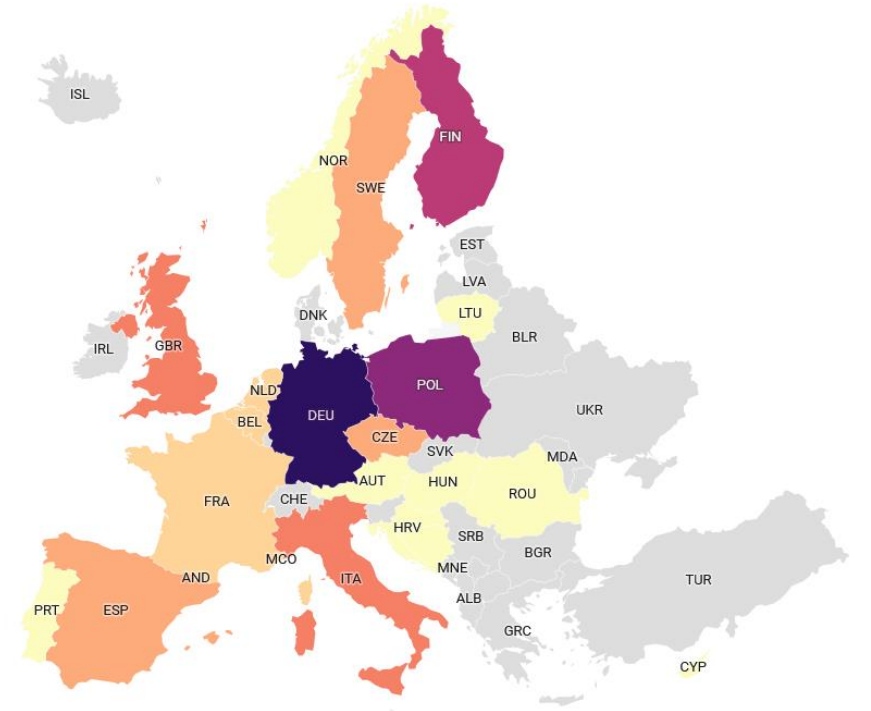

Project findings

City of Munich
Department of
Arts and Culture

With the support of the
Erasmus+ Programme
of the European Union

The survey

Responses:
56 interviews
from 45 cities
(22 countries)

Responses

[Get the data](#) • Created with [Datawrapper](#)

Structural key takeaways

City Guidelines

Structural key takeaways

The promotion of cultural participation for older people is ...

... and will become more important in the future

Thematic key takeaways

The public conference